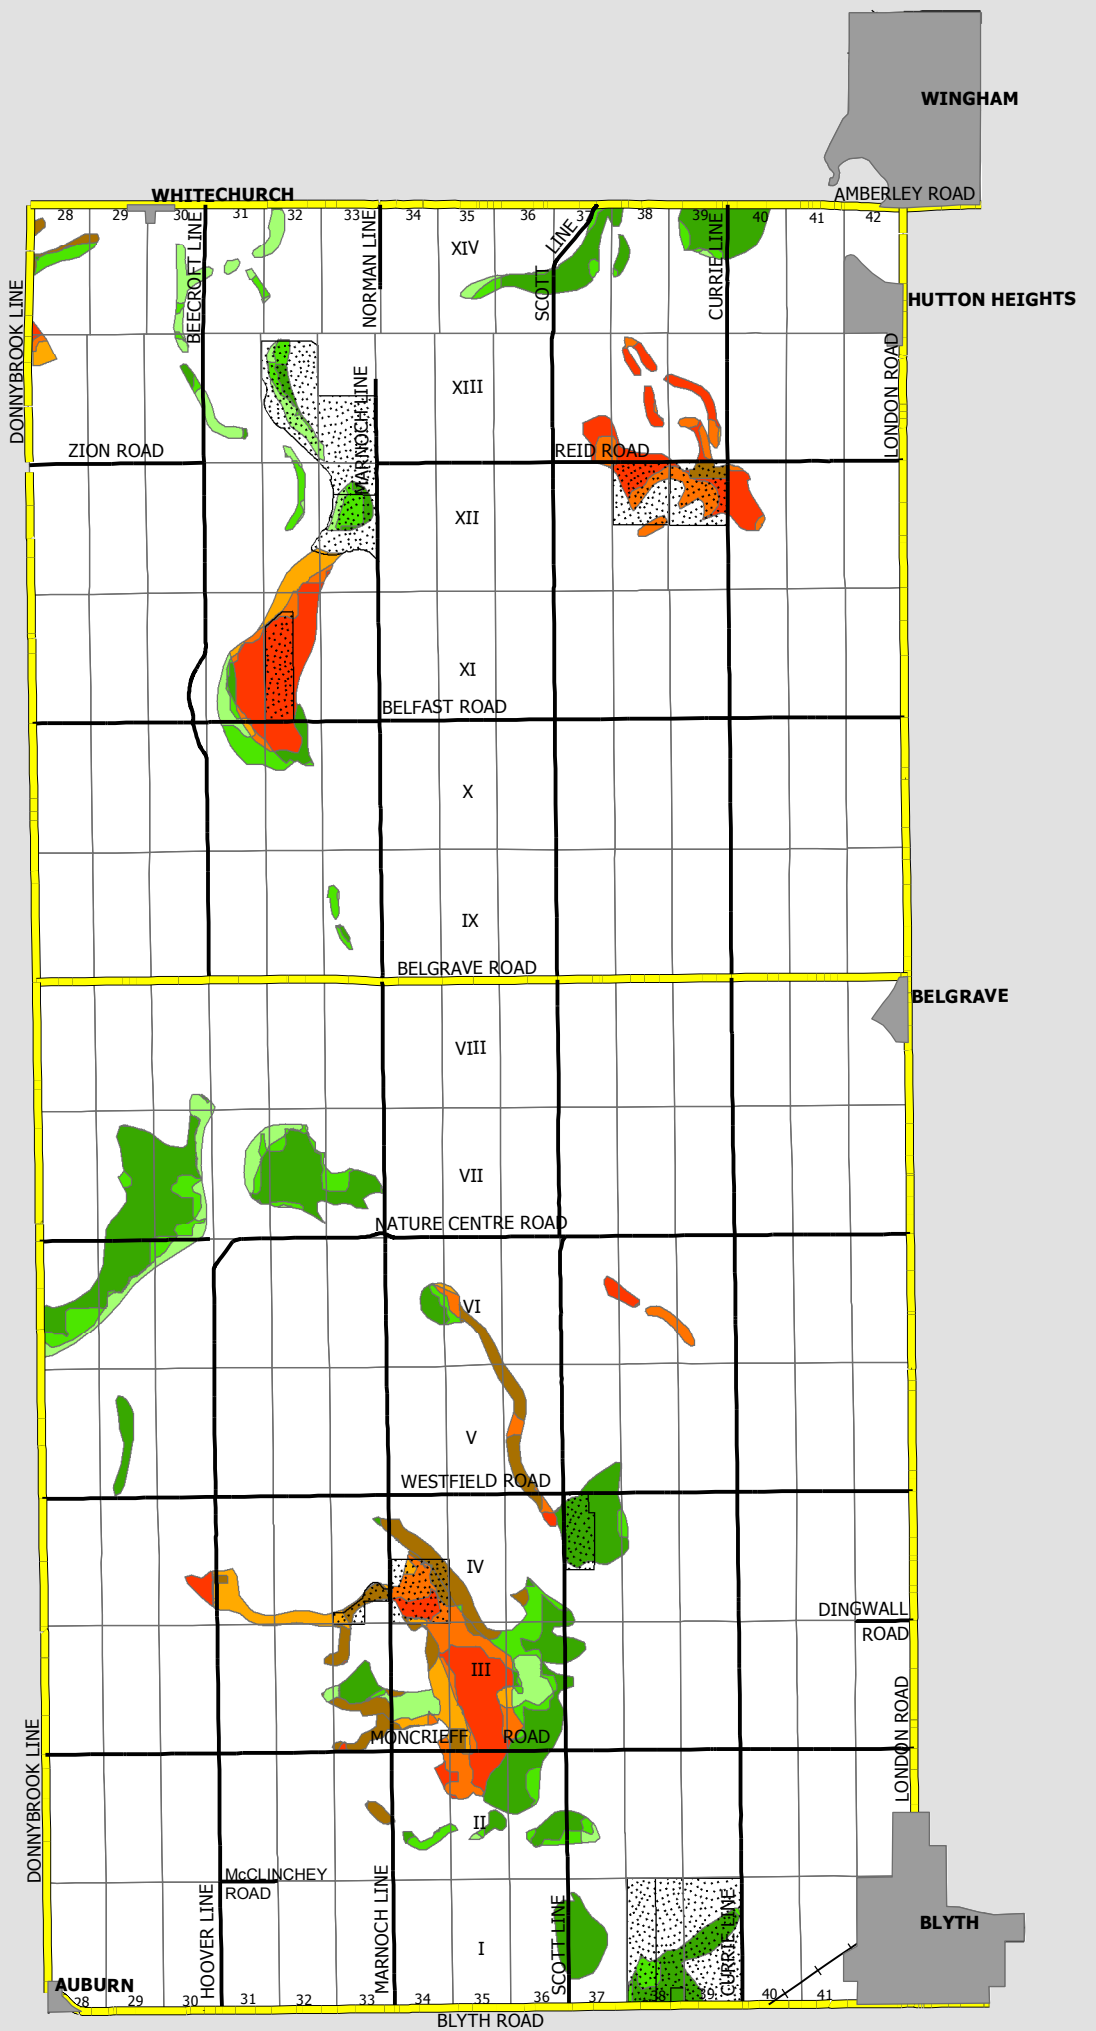

AGGREGATE RESOURCE INVENTORY PLAN FOR THE MUNICIPALITY OF NORTH HURON

UNCONSTRAINED, CONSTRAINED, AND STERILIZED AGGREGATE RESOURCES

1 centimeter equals 0.8 kilometers

Cooperation of the
COUNTY OF HURON
PLANNING AND DEVELOPMENT DEPARTMENT
Court House, Goderich, Ontario N7A 1M2

Produced by the County of Huron Planning and Development Department GIS Services with data supplied under License by Members of the Ontario Geospatial Data Exchange, MVCA, ABCA and MNA&M.
This map is illustrative only. Do not rely on it as a precise indicator of routes, feature locations, nor as a guide to navigation.
Copyright © Queen's Printer 2006.
April 2006.