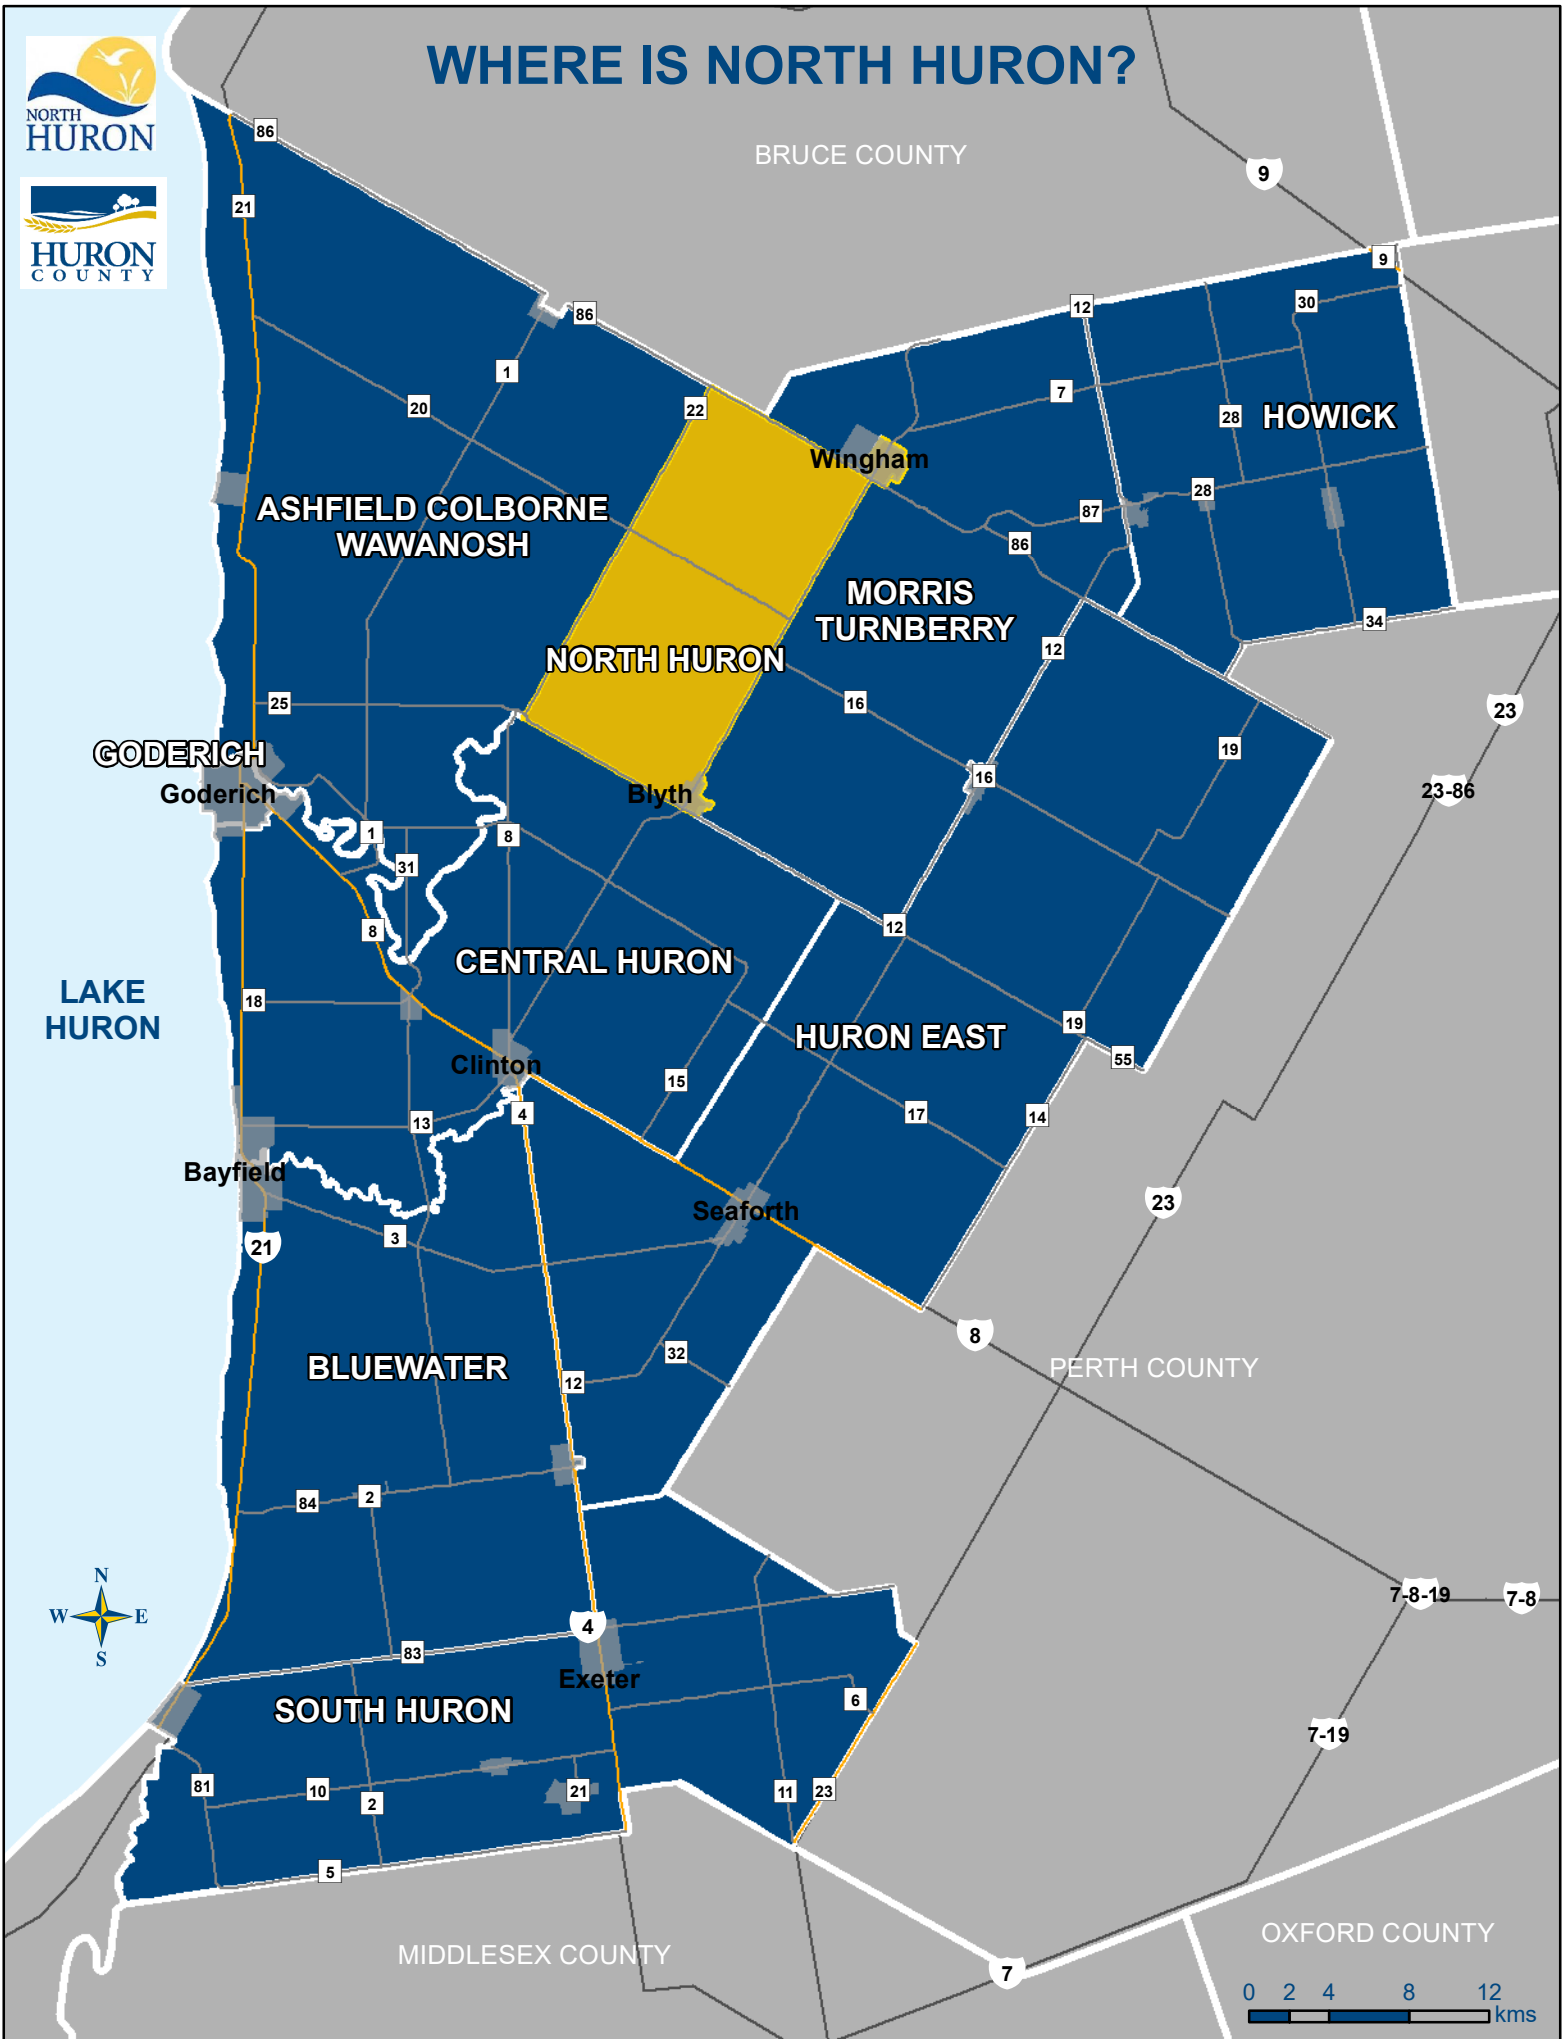

WHERE IS NORTH HURON?

BRUCE COUNTY

9

9

28 HOWICK

Wingham

ASHFIELD COLBORNE
WAWANOSH

MORRIS
TURNBERRY

NORTH HURON

GODERICH

Goderich

Blyth

CENTRAL HURON

HURON EAST

Clinton

Seaforth

LAKE
HURON

Bayfield

BLUEWATER

PERTH COUNTY

SOUTH HURON

Exeter

MIDDLESEX COUNTY

OXFORD COUNTY

0 2 4 8 12
kms