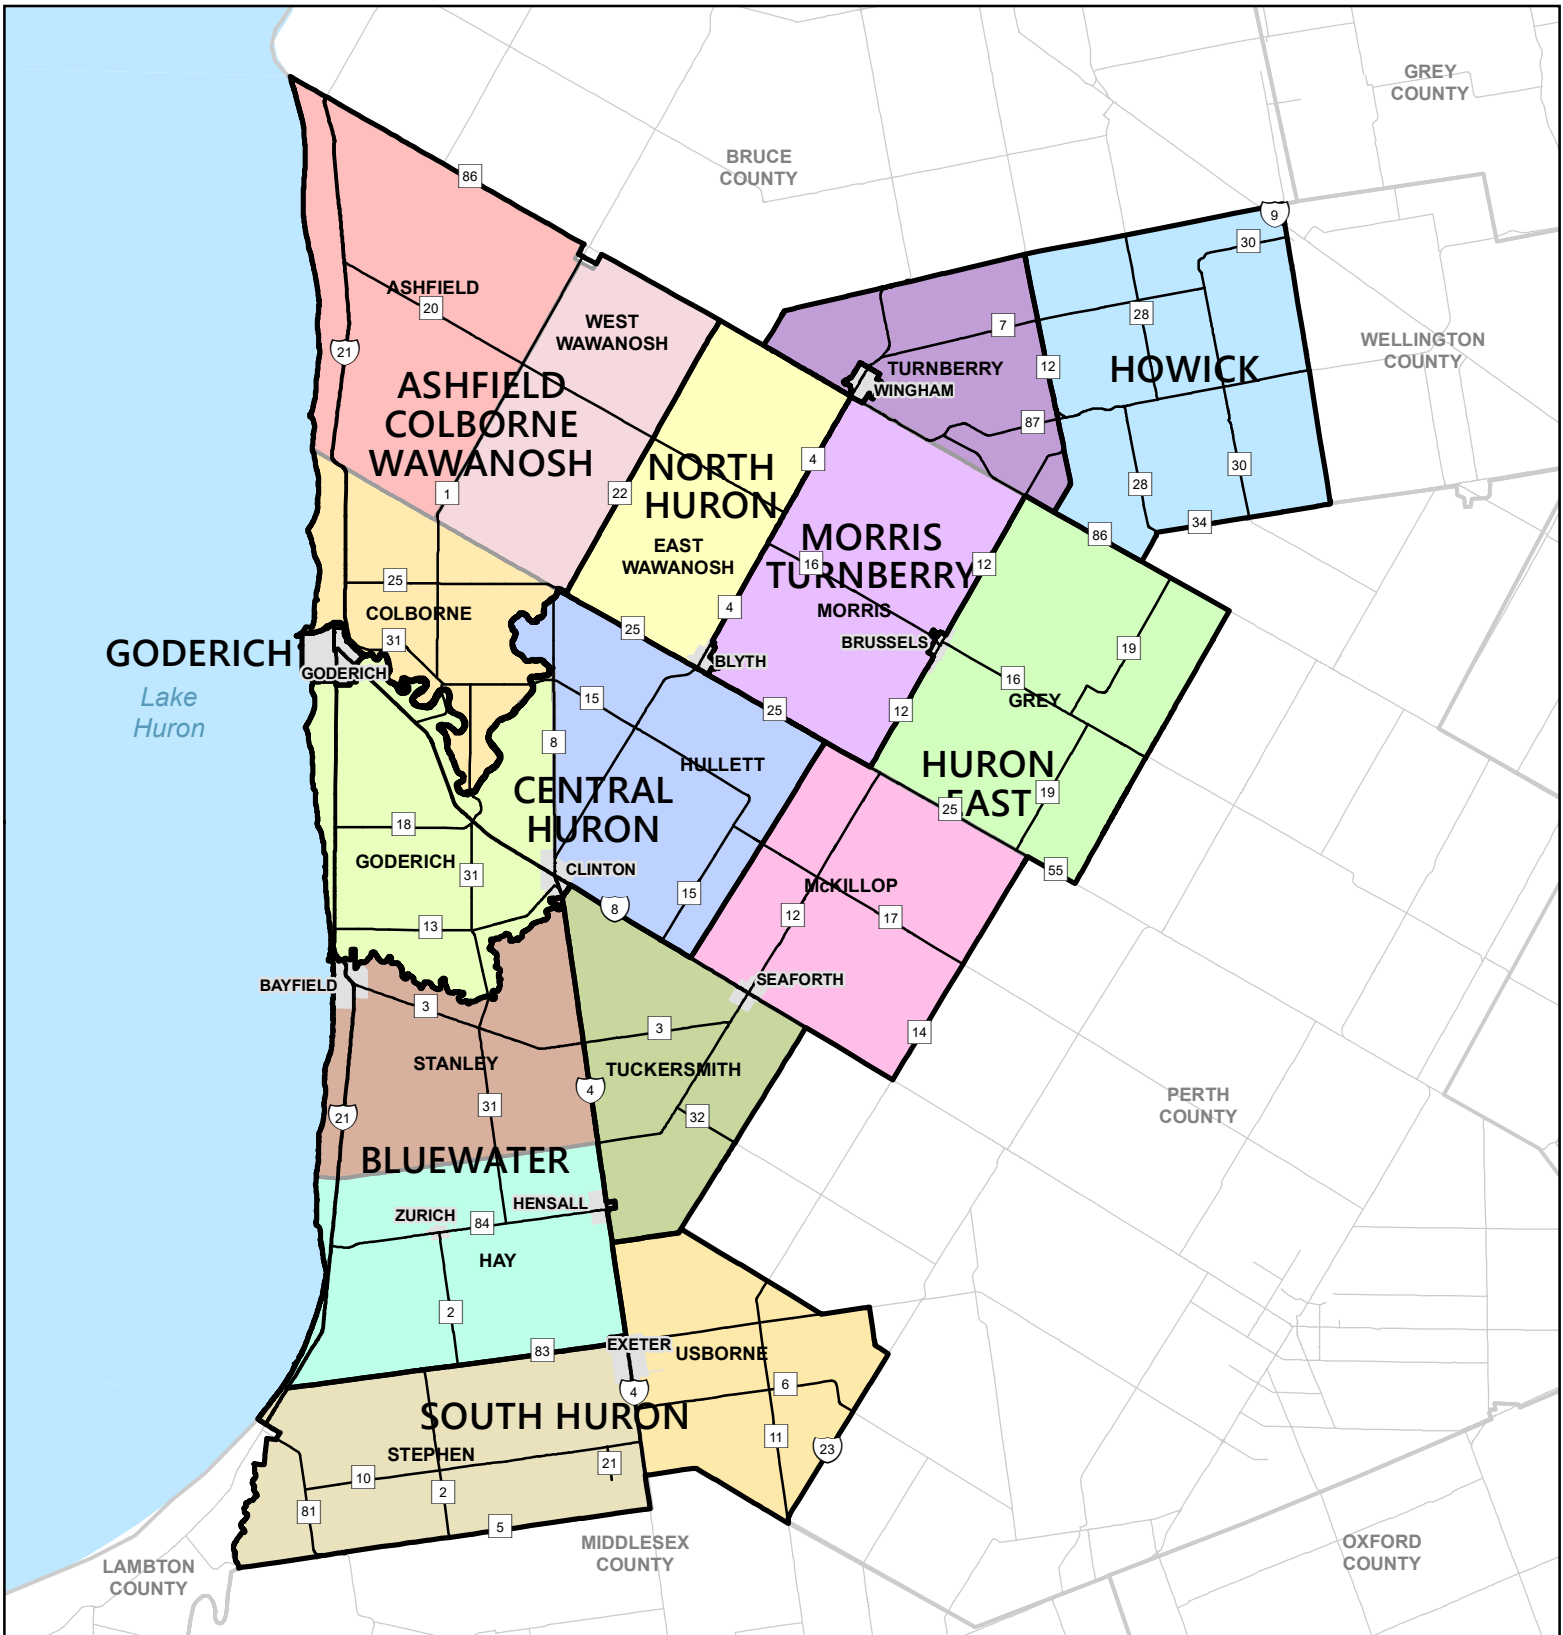

# Huron County Wards

Produced by the County of Huron GIS Services with data supplied under License by Members of the Ontario Geospatial Data Exchange, MVCA, ABCA, SVCA, UTRCA and MNR&F. Orthoimagery flown in 2020. This map is illustrative only. Do not rely on it as a precise indicator of routes, feature locations, nor as a guide to navigation. Copyright © King's Printer 2022.

Last Modified 12/20/2022

Ward Name	
<span style="color: #f08080;">■</span>	ASHFIELD
<span style="color: #f0e68c;">■</span>	COLBORNE
<span style="color: #90ee90;">■</span>	EAST WAWANOSH
<span style="color: #90ee90;">■</span>	GODERICH
<span style="color: #90ee90;">■</span>	GREY
<span style="color: #90ee90;">■</span>	HAY
<span style="color: #add8e6;">■</span>	HOWICK
<span style="color: #add8e6;">■</span>	HULLETT
<span style="color: #e6e6fa;">■</span>	MORRIS
<span style="color: #e6e6fa;">■</span>	McKILLOP
<span style="color: #e6e6fa;">■</span>	STANLEY
<span style="color: #e6e6fa;">■</span>	STEPHEN
<span style="color: #e6e6fa;">■</span>	TUCKERSMITH
<span style="color: #e6e6fa;">■</span>	TURNBERRY
<span style="color: #e6e6fa;">■</span>	USBORNE
<span style="color: #e6e6fa;">■</span>	WEST WAWANOSH