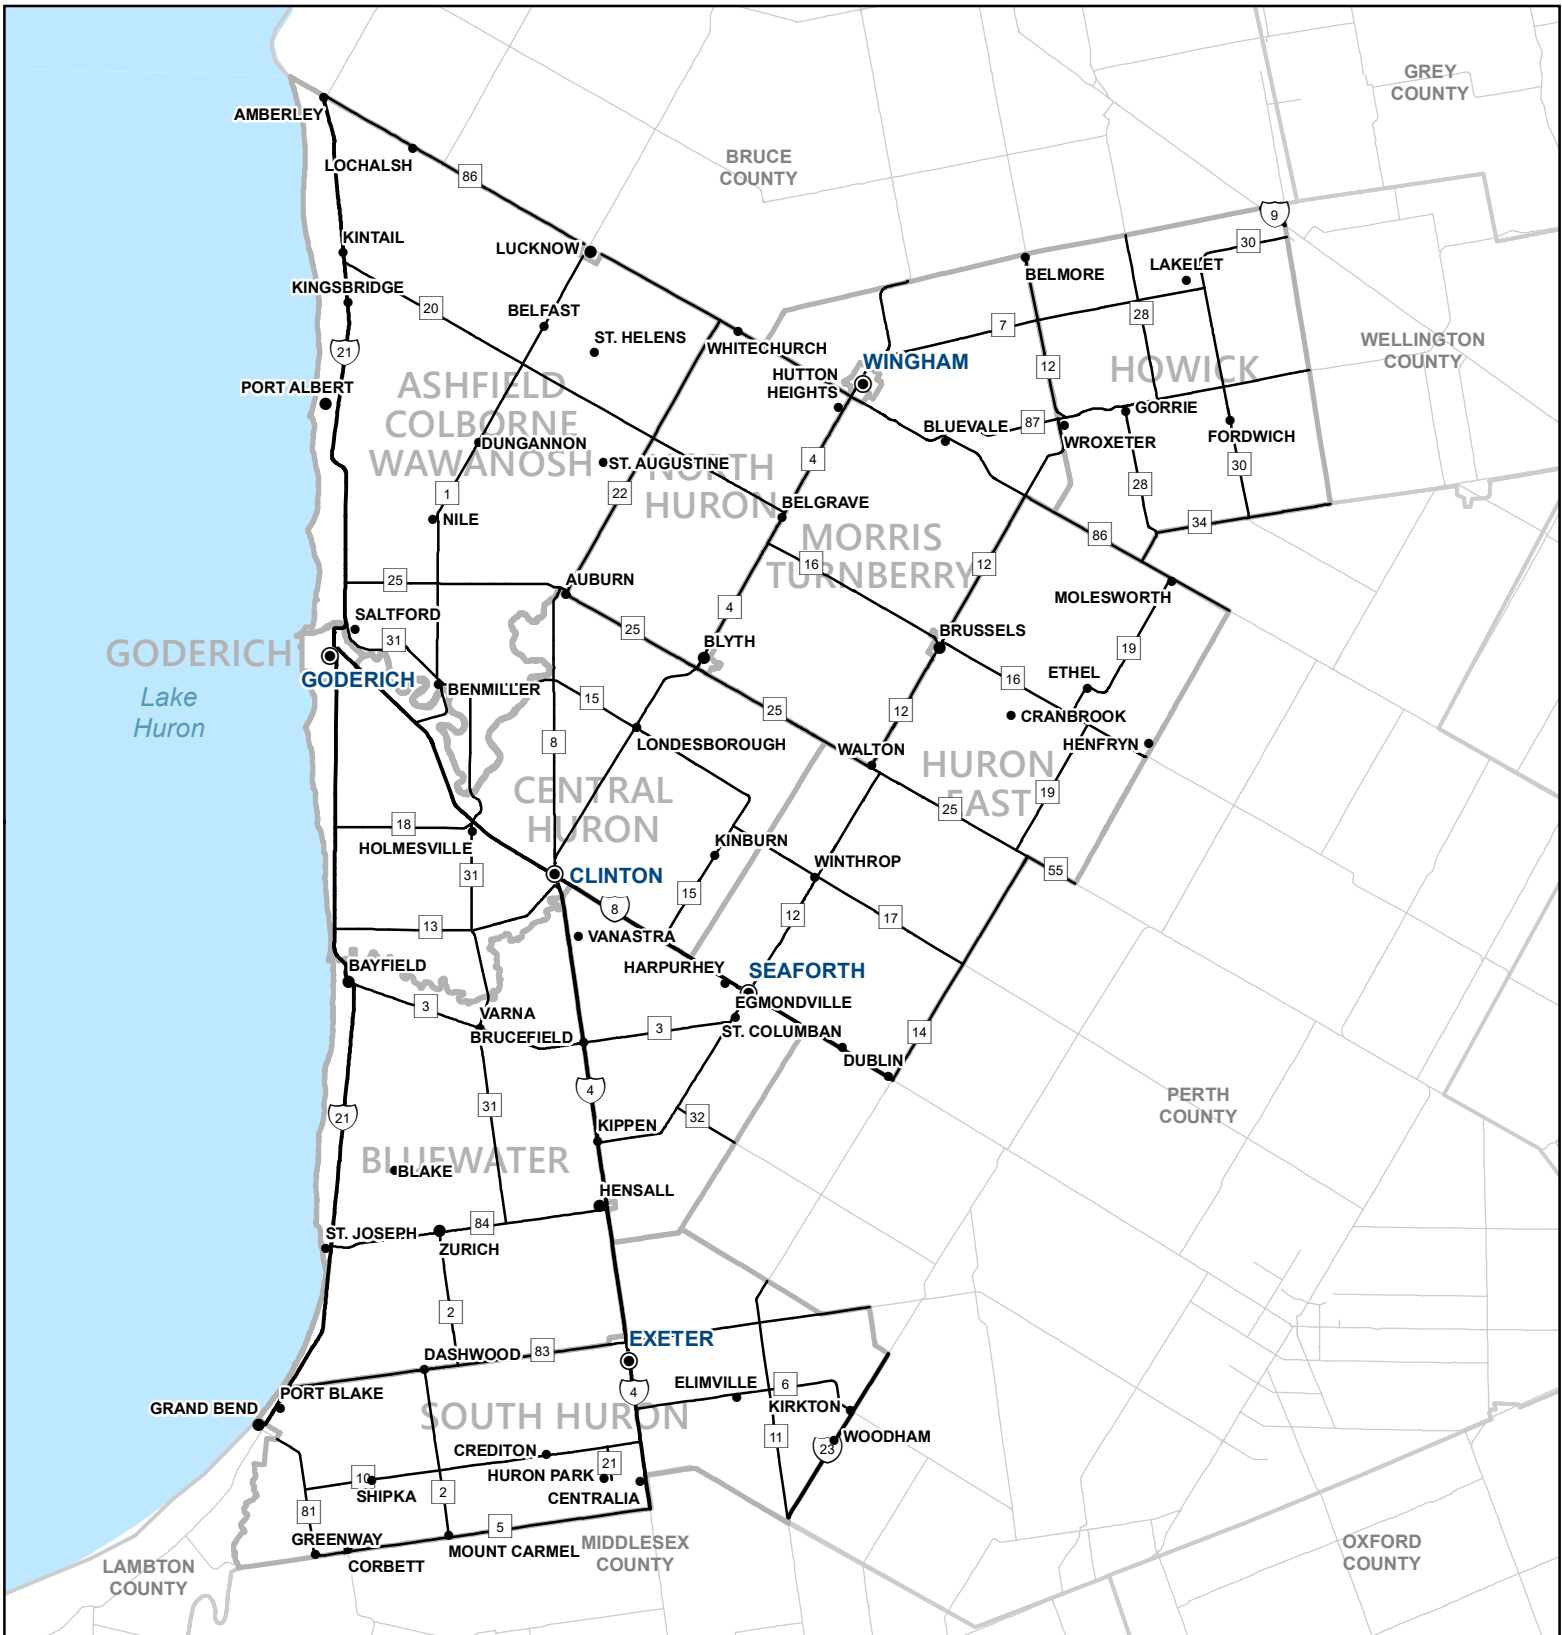

# Huron County Urban Areas

Produced by the County of Huron GIS Services with data supplied under License by Members of the Ontario Geospatial Data Exchange, MVCA, ABCA, SVCA, UTRCA and MNR&F. Orthoimagery flown in 2020. This map is illustrative only. Do not rely on it as a precise indicator of routes, feature locations, nor as a guide to navigation. Copyright © King's Printer 2022.

### Urban Area

- Town
- Village
- Hamlet