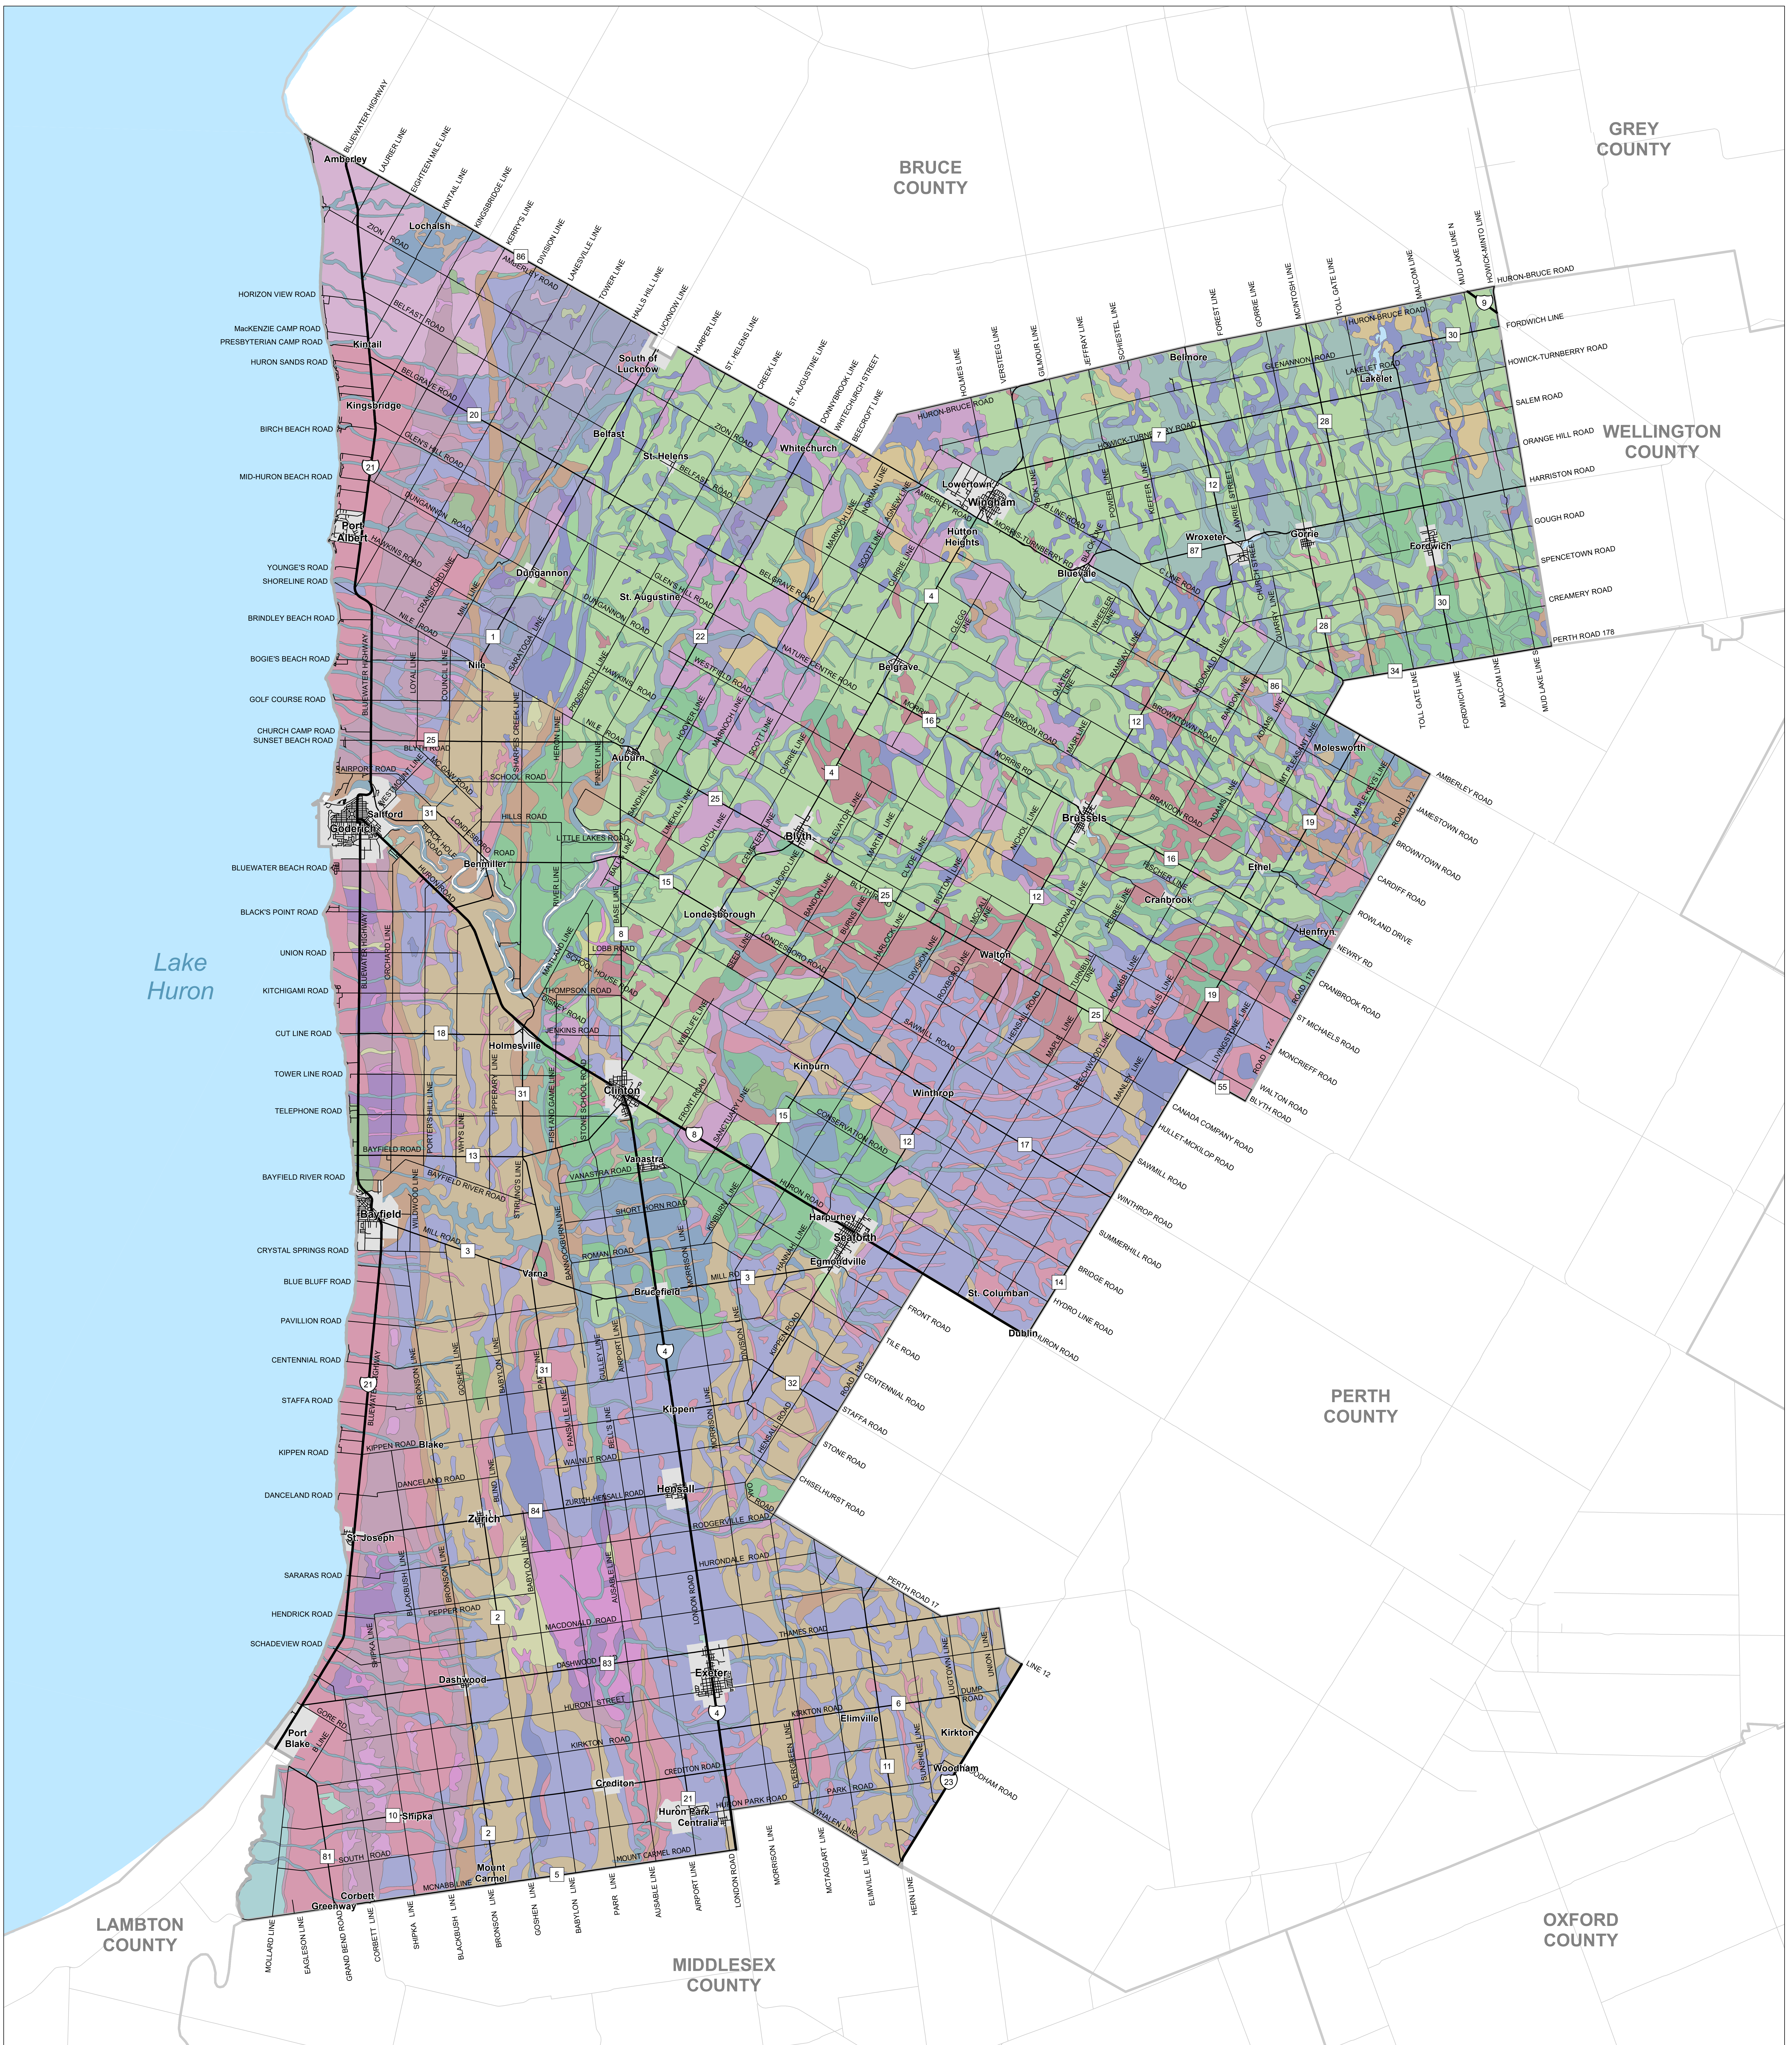

Huron County Soils

Produced by the County of Huron GIS Services with data supplied under License by Members of the Ontario Geospatial Data Exchange, MVCA, ABCA, SVCA, UTRCA and MNR&F. Orthoimagery flown in 2020. This map is illustrative only. Do not rely on it as a precise indicator of routes, feature locations, nor as a guide to navigation. Copyright © King's Printer 2022.

Last Modified 12/20/2022

0 5,700 11,400
Metres
1:85,000