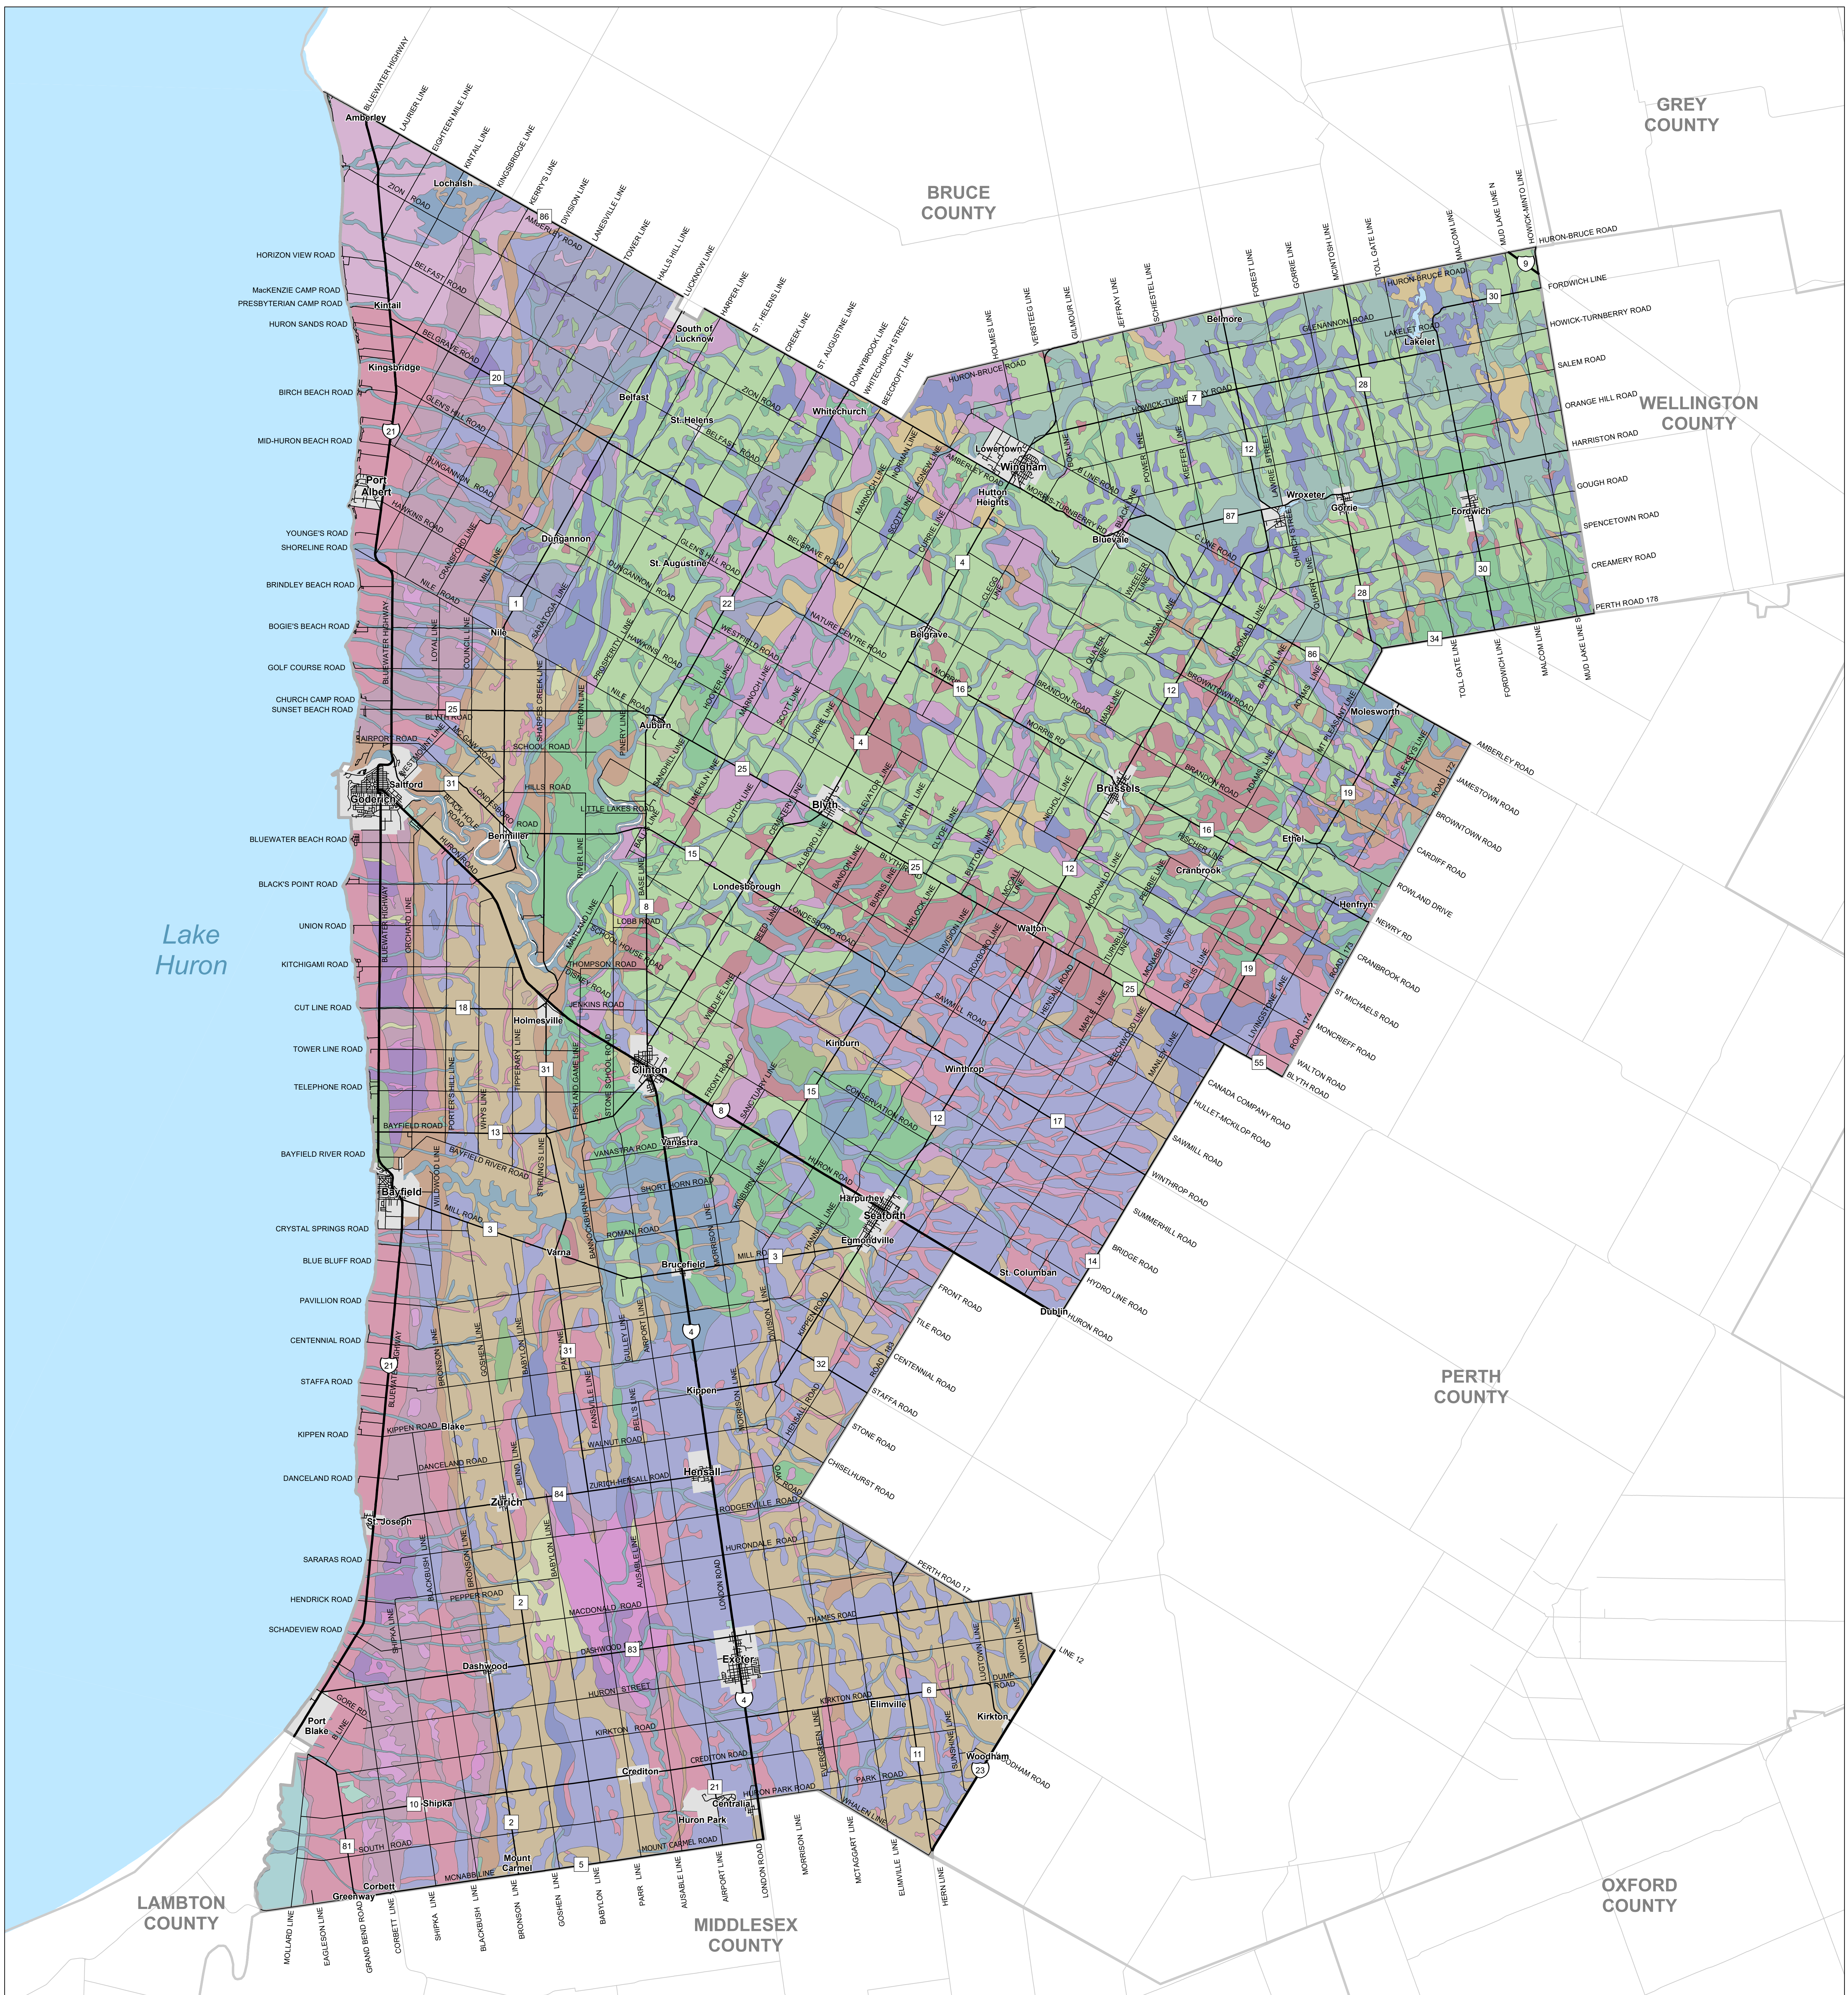

Huron County Soils

Produced by the County of Huron GIS Services with data supplied under License by Members of the Ontario Geospatial Data Exchange, MVCA, ABCA, SVCA, UTRCA and MNR&F. Orthoimagery flown in 2020. This map is illustrative only. Do not rely on it as a precise indicator of routes, feature locations, nor as a guide to navigation. Copyright © King's Printer 2022.

Last Modified 12/20/2022