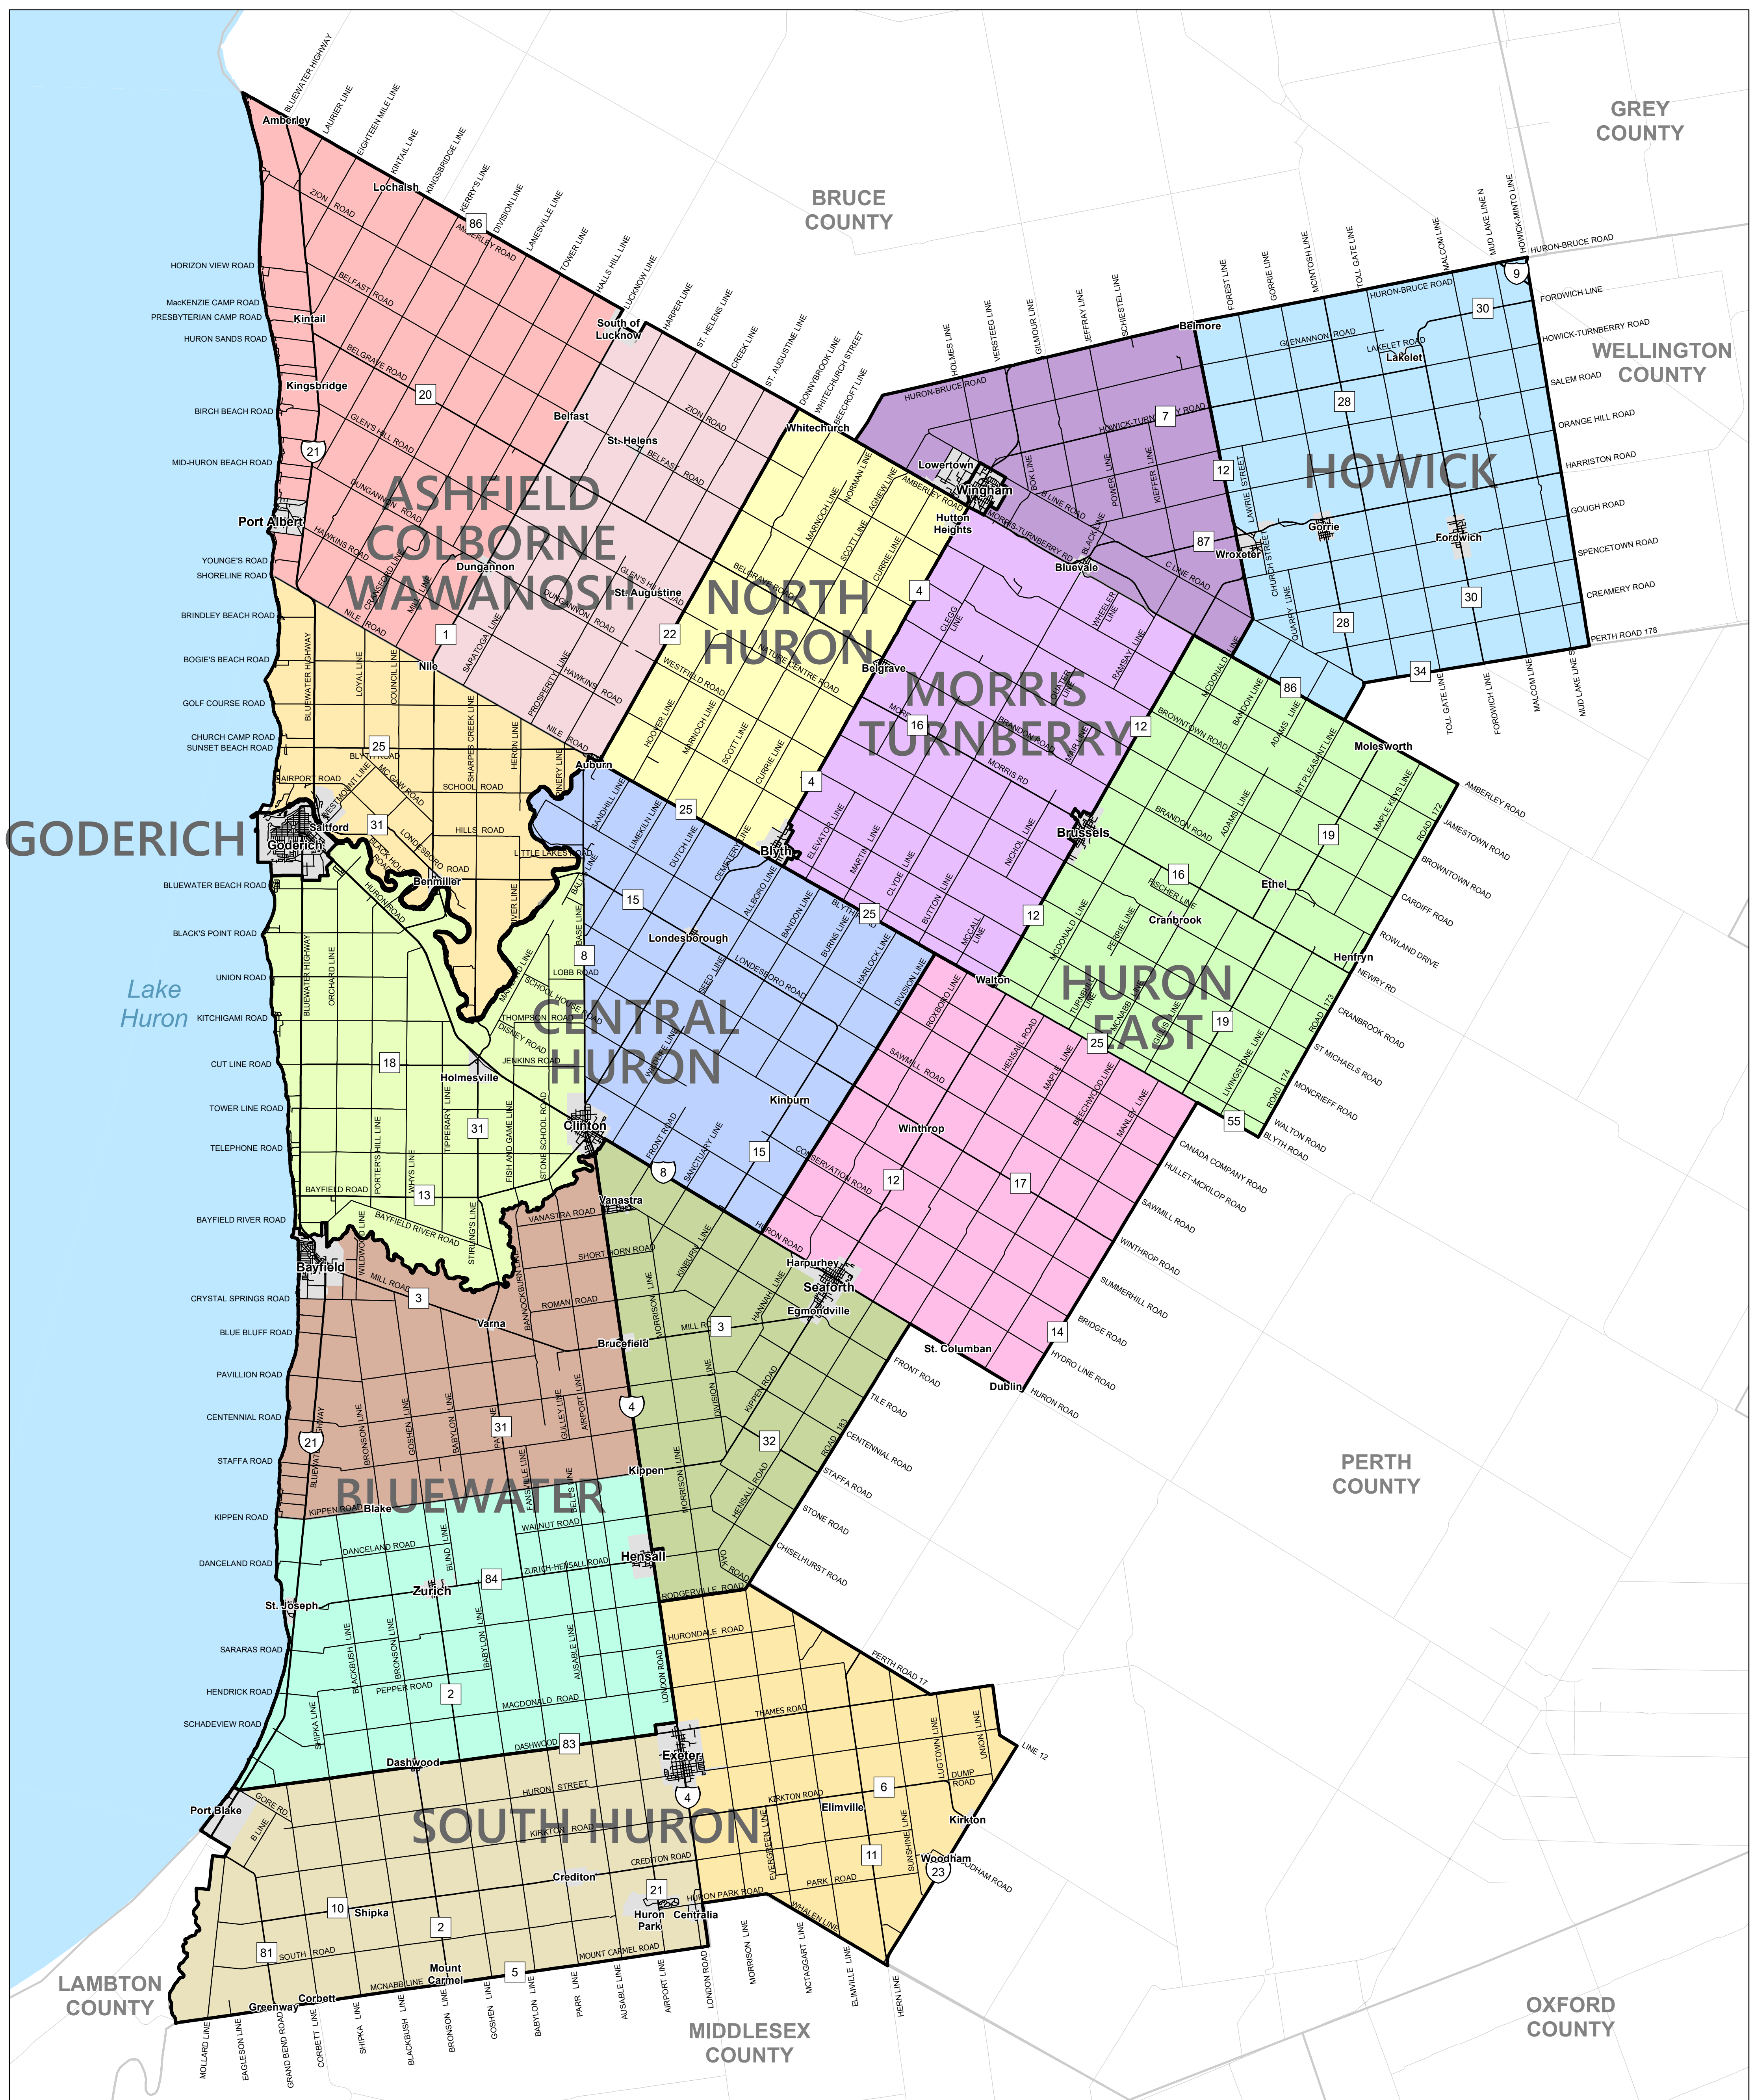

Huron County Wards

Produced by the County of Huron GIS Services with data supplied under License by Members of the Ontario Geospatial Data Exchange, MVCA, ABCA, SVCA, UTRCA and MNR&F. Orthoimagery flown in 2020. This map is illustrative only. Do not rely on it as a precise indicator of routes, feature locations, nor as a guide to navigation. Copyright © King's Printer 2022.

Last Modified 12/20/2022

Ward Name	Color
ASHFIELD	Light Red
COLBORNE	Light Orange
EAST WAWANOSH	Light Yellow
GODERICH	Light Green
HAY	Light Cyan
HOWICK	Light Blue
HULLETT	Light Purple
MORRIS	Light Purple
MCKILLOP	Light Pink
STANLEY	Light Brown
STEPHEN	Light Green
TUCKERSMITH	Light Green
TURNBERRY	Light Purple
USBORNE	Light Yellow
WEST WAWANOSH	Light Pink